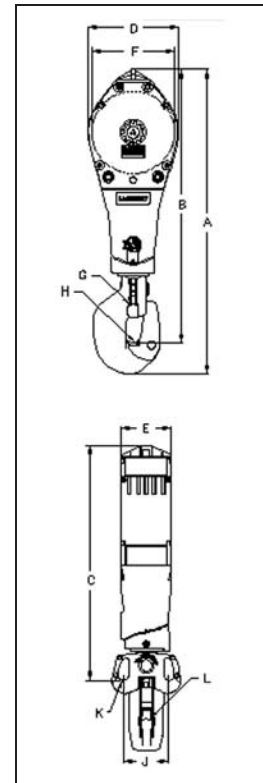

## RJ Style Drilling Blocks

- Capacities Available: 150, 250 & 350 Tons; (146, 227 & 318 metric tons)
- Double row, pre-adjusted tapered bearings with seals.
- Blocks contain McKissick® Roll-Forged® sheaves with flame hardened grooves
  - Grooves are API profile
- Separate lubrication channel to each sheave.
- Easy opening guards for quick string-up (no bolts to pull out and lose).
- Each hook block is fitted with position lock and swivel lock assemblies.
- Additional weights available upon request.
- Manufactured to the requirements of API 8C, including all documentation.
  - Each block is individually serialized for full traceability.
  - Furnished with Certificate of Conformance.
- Hook is spring loaded with hydraulic snubber.
- Minimum design temperature of -20 degree C (-4 degree F).
- Standard top coat finish is safety orange enamel.
  - Other paint colors and systems are available on request.
  - Individual parts are primer coated on exposed surfaces.
- Combination hook blocks have interchangeable parts with BJ type McKissick® blocks built up to 1982.
  - Contact Crosby Customer Service for details.
- All sizes are **RFID EQUIPPED**.

## RJ Style Drilling Blocks

Model No.	RJ Block Stock No.	Working Load Limit (t)	Sheave Diameter (mm)	No. of Sheaves	Standard Wire Rope Size (mm)*	Dimensions (mm)										Weight Each (kg)	
						A	B	C	D	E	F	G	H	J	K		L
864	2028185	146	762	4	28	2973	2629	2261	826	514	762	60.5	76.2	508	51.0	108	2944
865	2028194	146	914	4	28	3089	2746	2378	978	559	914	60.5	76.2	508	51.0	108	3837
866	2028203	146	914	5	28	3089	2746	2378	978	679	914	60.5	76.2	508	51.0	108	4377
868	2024318	227	914	5	28	3288	2926	2554	965	616	914	95.3	82.5	502	47.8	102	4762
869	2024317	227	1067	5	28	3440	3078	2707	1118	616	1067	95.3	82.5	502	47.8	102	4990
870	2024301	318	1067	5	32	3747	3366	2883	1118	616	1067	95.3	82.5	559	63.5	102	5761